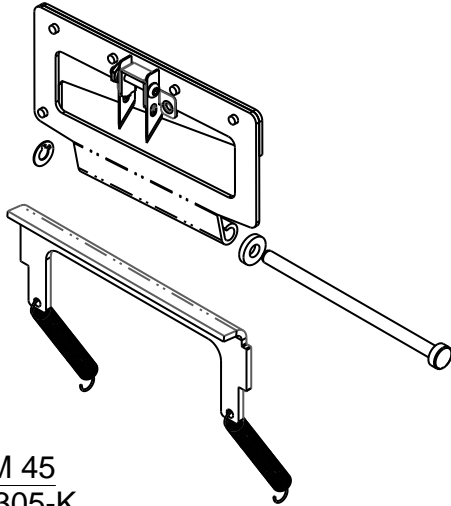

ITEM 45
FM-305-K
TAB CUTTER SHEAR BLADE KIT