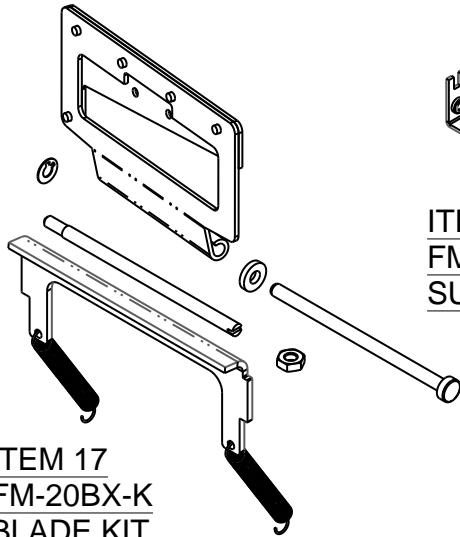

ITEM 17
FM-20BX-K
BLADE KIT